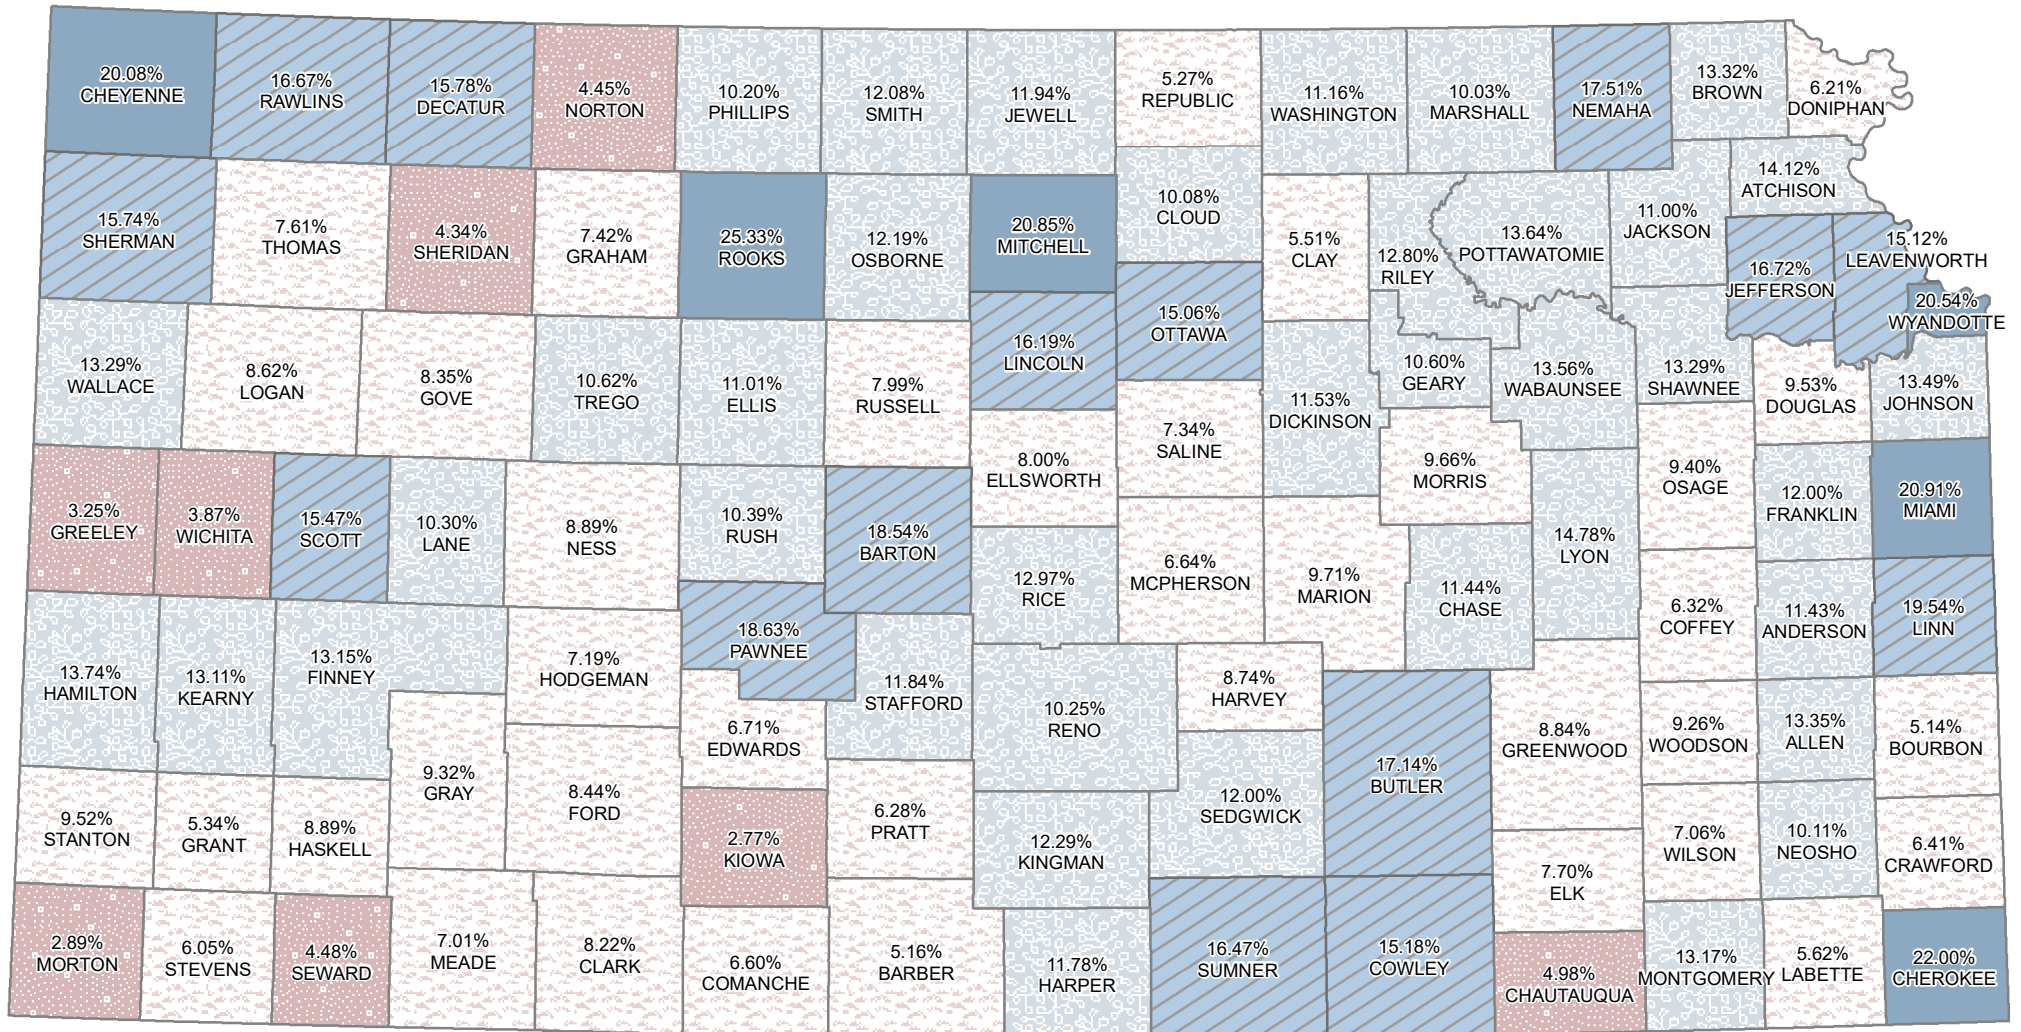

# Residential Value Change Nov 2022 to July 2023

The data used in this map comes from the Property Valuation Division - Kansas Dept of Revenue

% Change

(# of Counties)

September 6, 2023